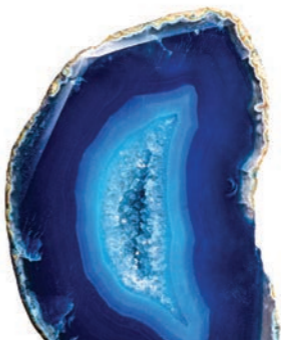

Modern technology, and our society as a whole, depends upon rocks and minerals as raw materials, whilst gems have been prized since antiquity for adornment and as symbols of status and wealth.

Whilst every effort is made to ensure the accuracy of the colour's seen in this brochure, variations may occur.

When ordering any colour, please specify both the colour code and name.

Random Fact's: Amethyst's purple hues have long made it a symbol of purity and royalty for rulers, clergymen, and the wealthy. Malachite was used by the Ancient Egyptians in jewellery pieces and was sometimes grounded up to make cosmetics, whilst in the Middle Ages, parents attached it to their children's beds to ward off evil spirits and witches.

*Please note these are metallic finishes